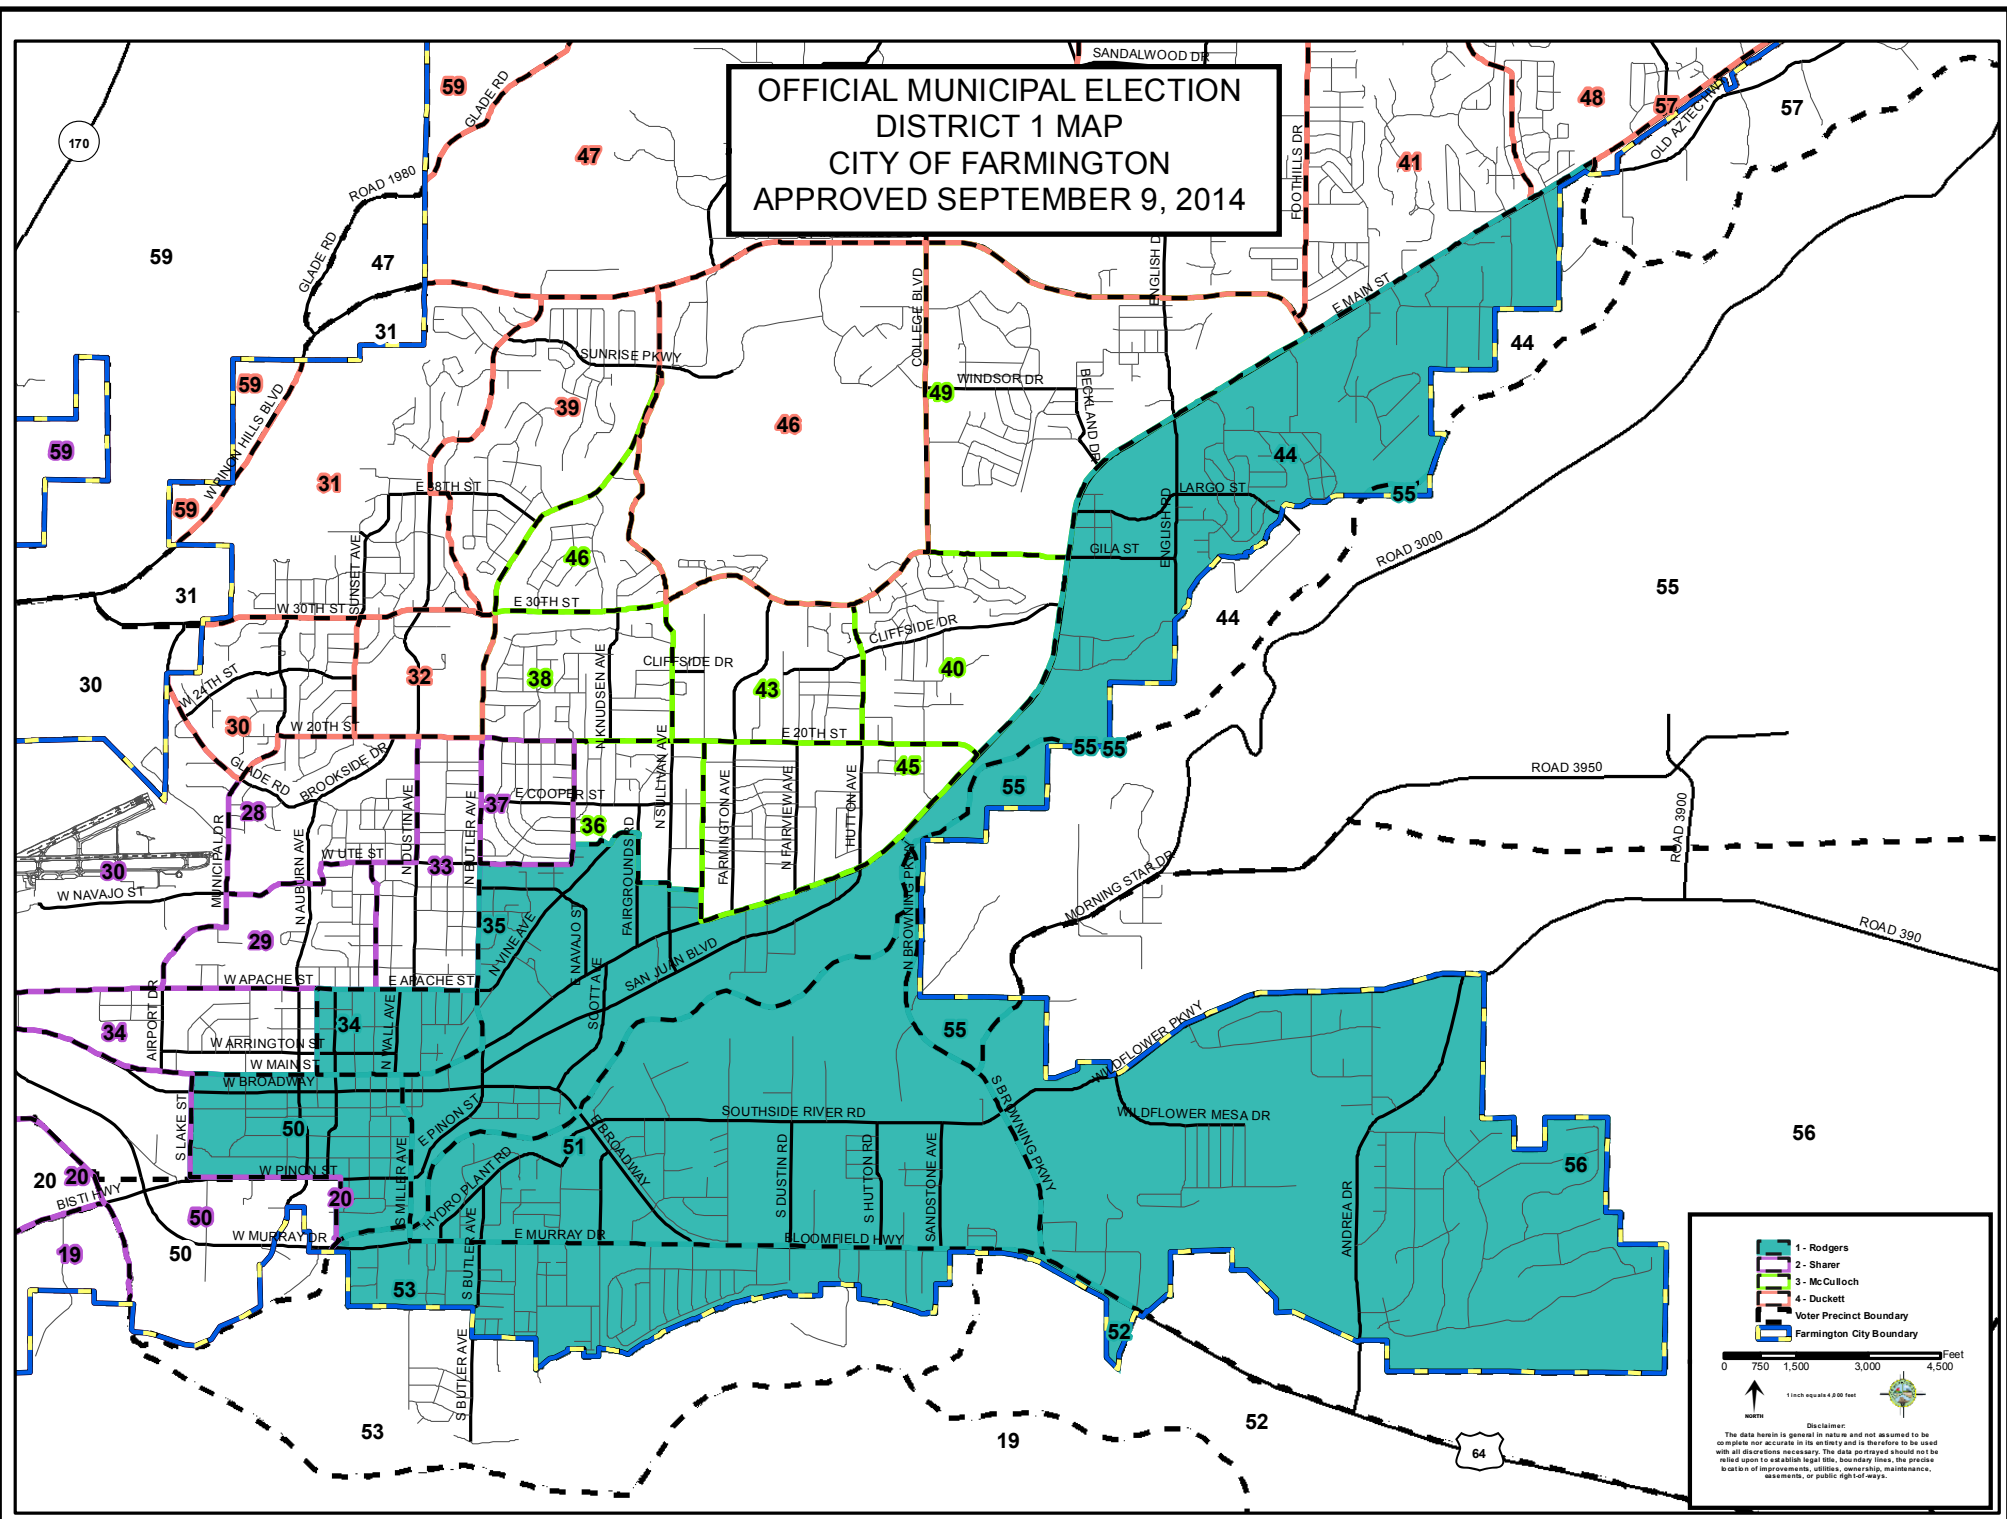

OFFICIAL MUNICIPAL ELECTION
DISTRICT 1 MAP
CITY OF FARMINGTON
APPROVED SEPTEMBER 9, 2014

1 - Rodgers
 2 - Sharer
 3 - McCulloch
 4 - Duckett
 Voter Precinct Boundary
 Farmington City Boundary

0 750 1,500 3,000 4,500 Feet
 1 inch equals 4,000 feet

Disclaimer:
 The data herein is general in nature and not assumed to be complete or accurate in its entirety and is therefore to be used with all discretion necessary. The data portrayed should not be relied upon to establish legal title, boundary lines, the precise location of improvements, utilities, ownership, maintenance, easements, or public right-of-way.