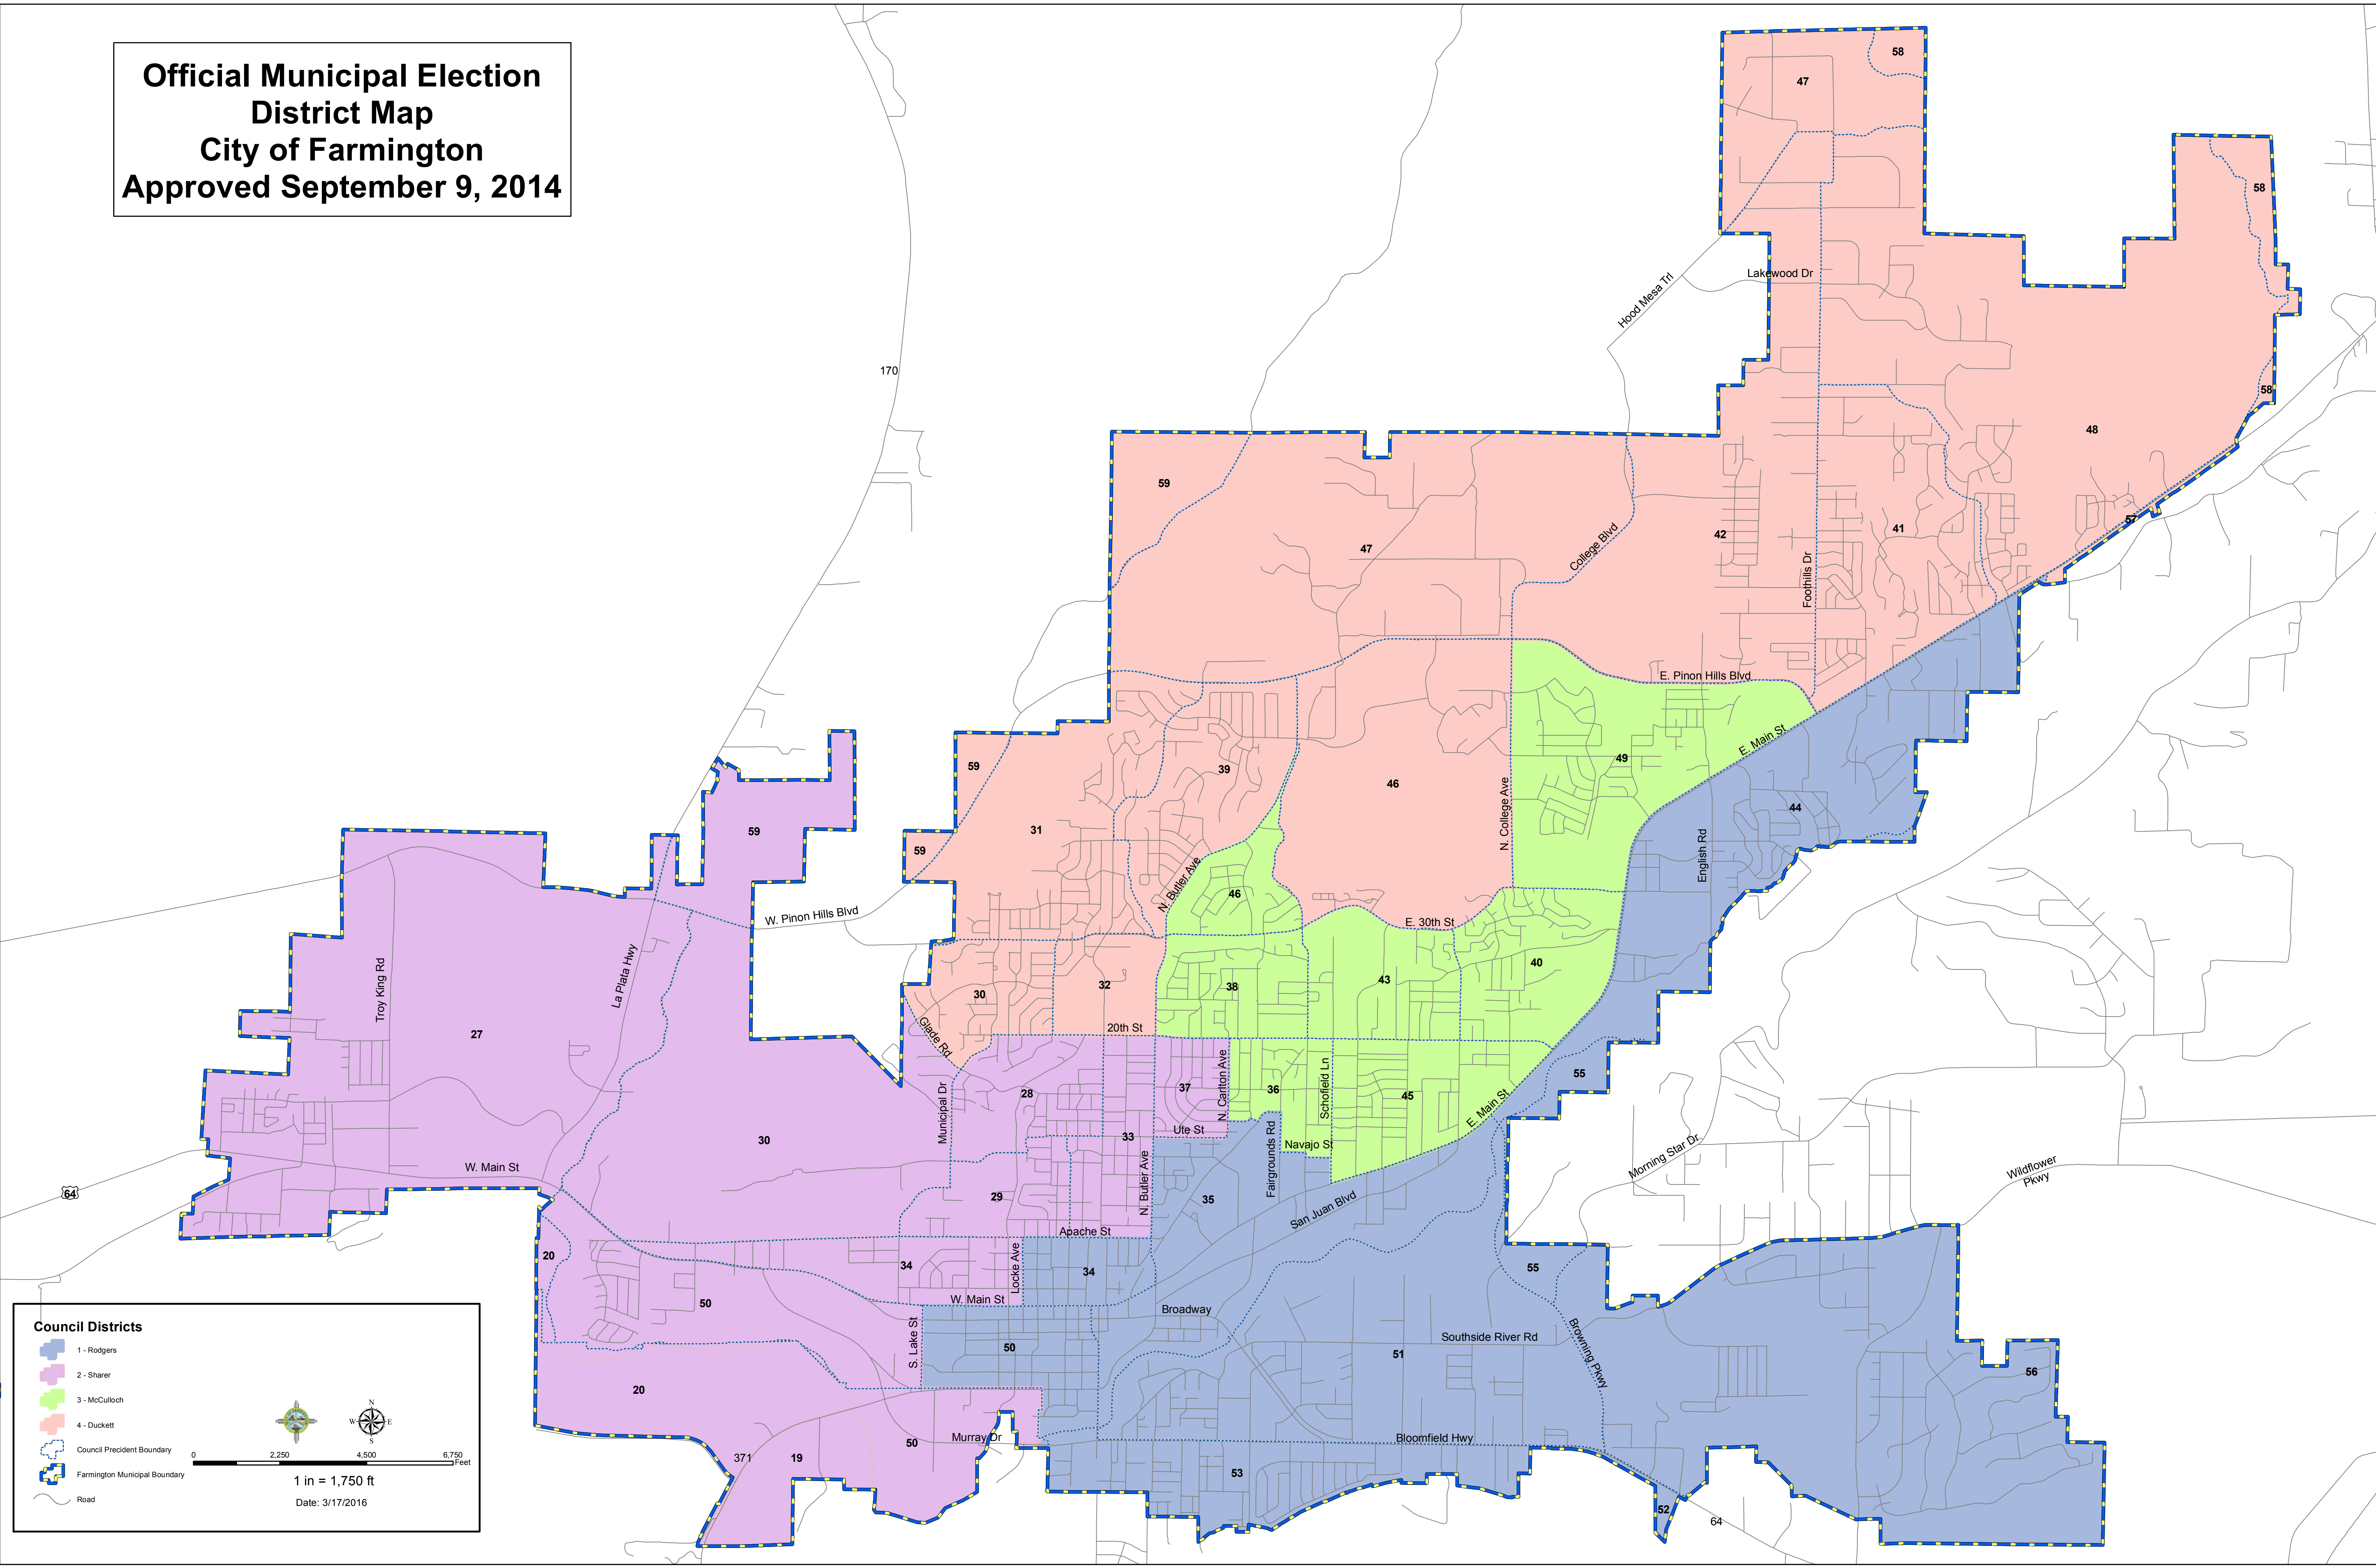

**Official Municipal Election
District Map
City of Farmington
Approved September 9, 2014**

Council Districts

- 1 - Rodgers
- 2 - Sharer
- 3 - McCulloch
- 4 - Duckett
- Council President Boundary
- Farmington Municipal Boundary
- Road

0 2,250 4,500 6,750 Feet

1 in = 1,750 ft

Date: 3/17/2016