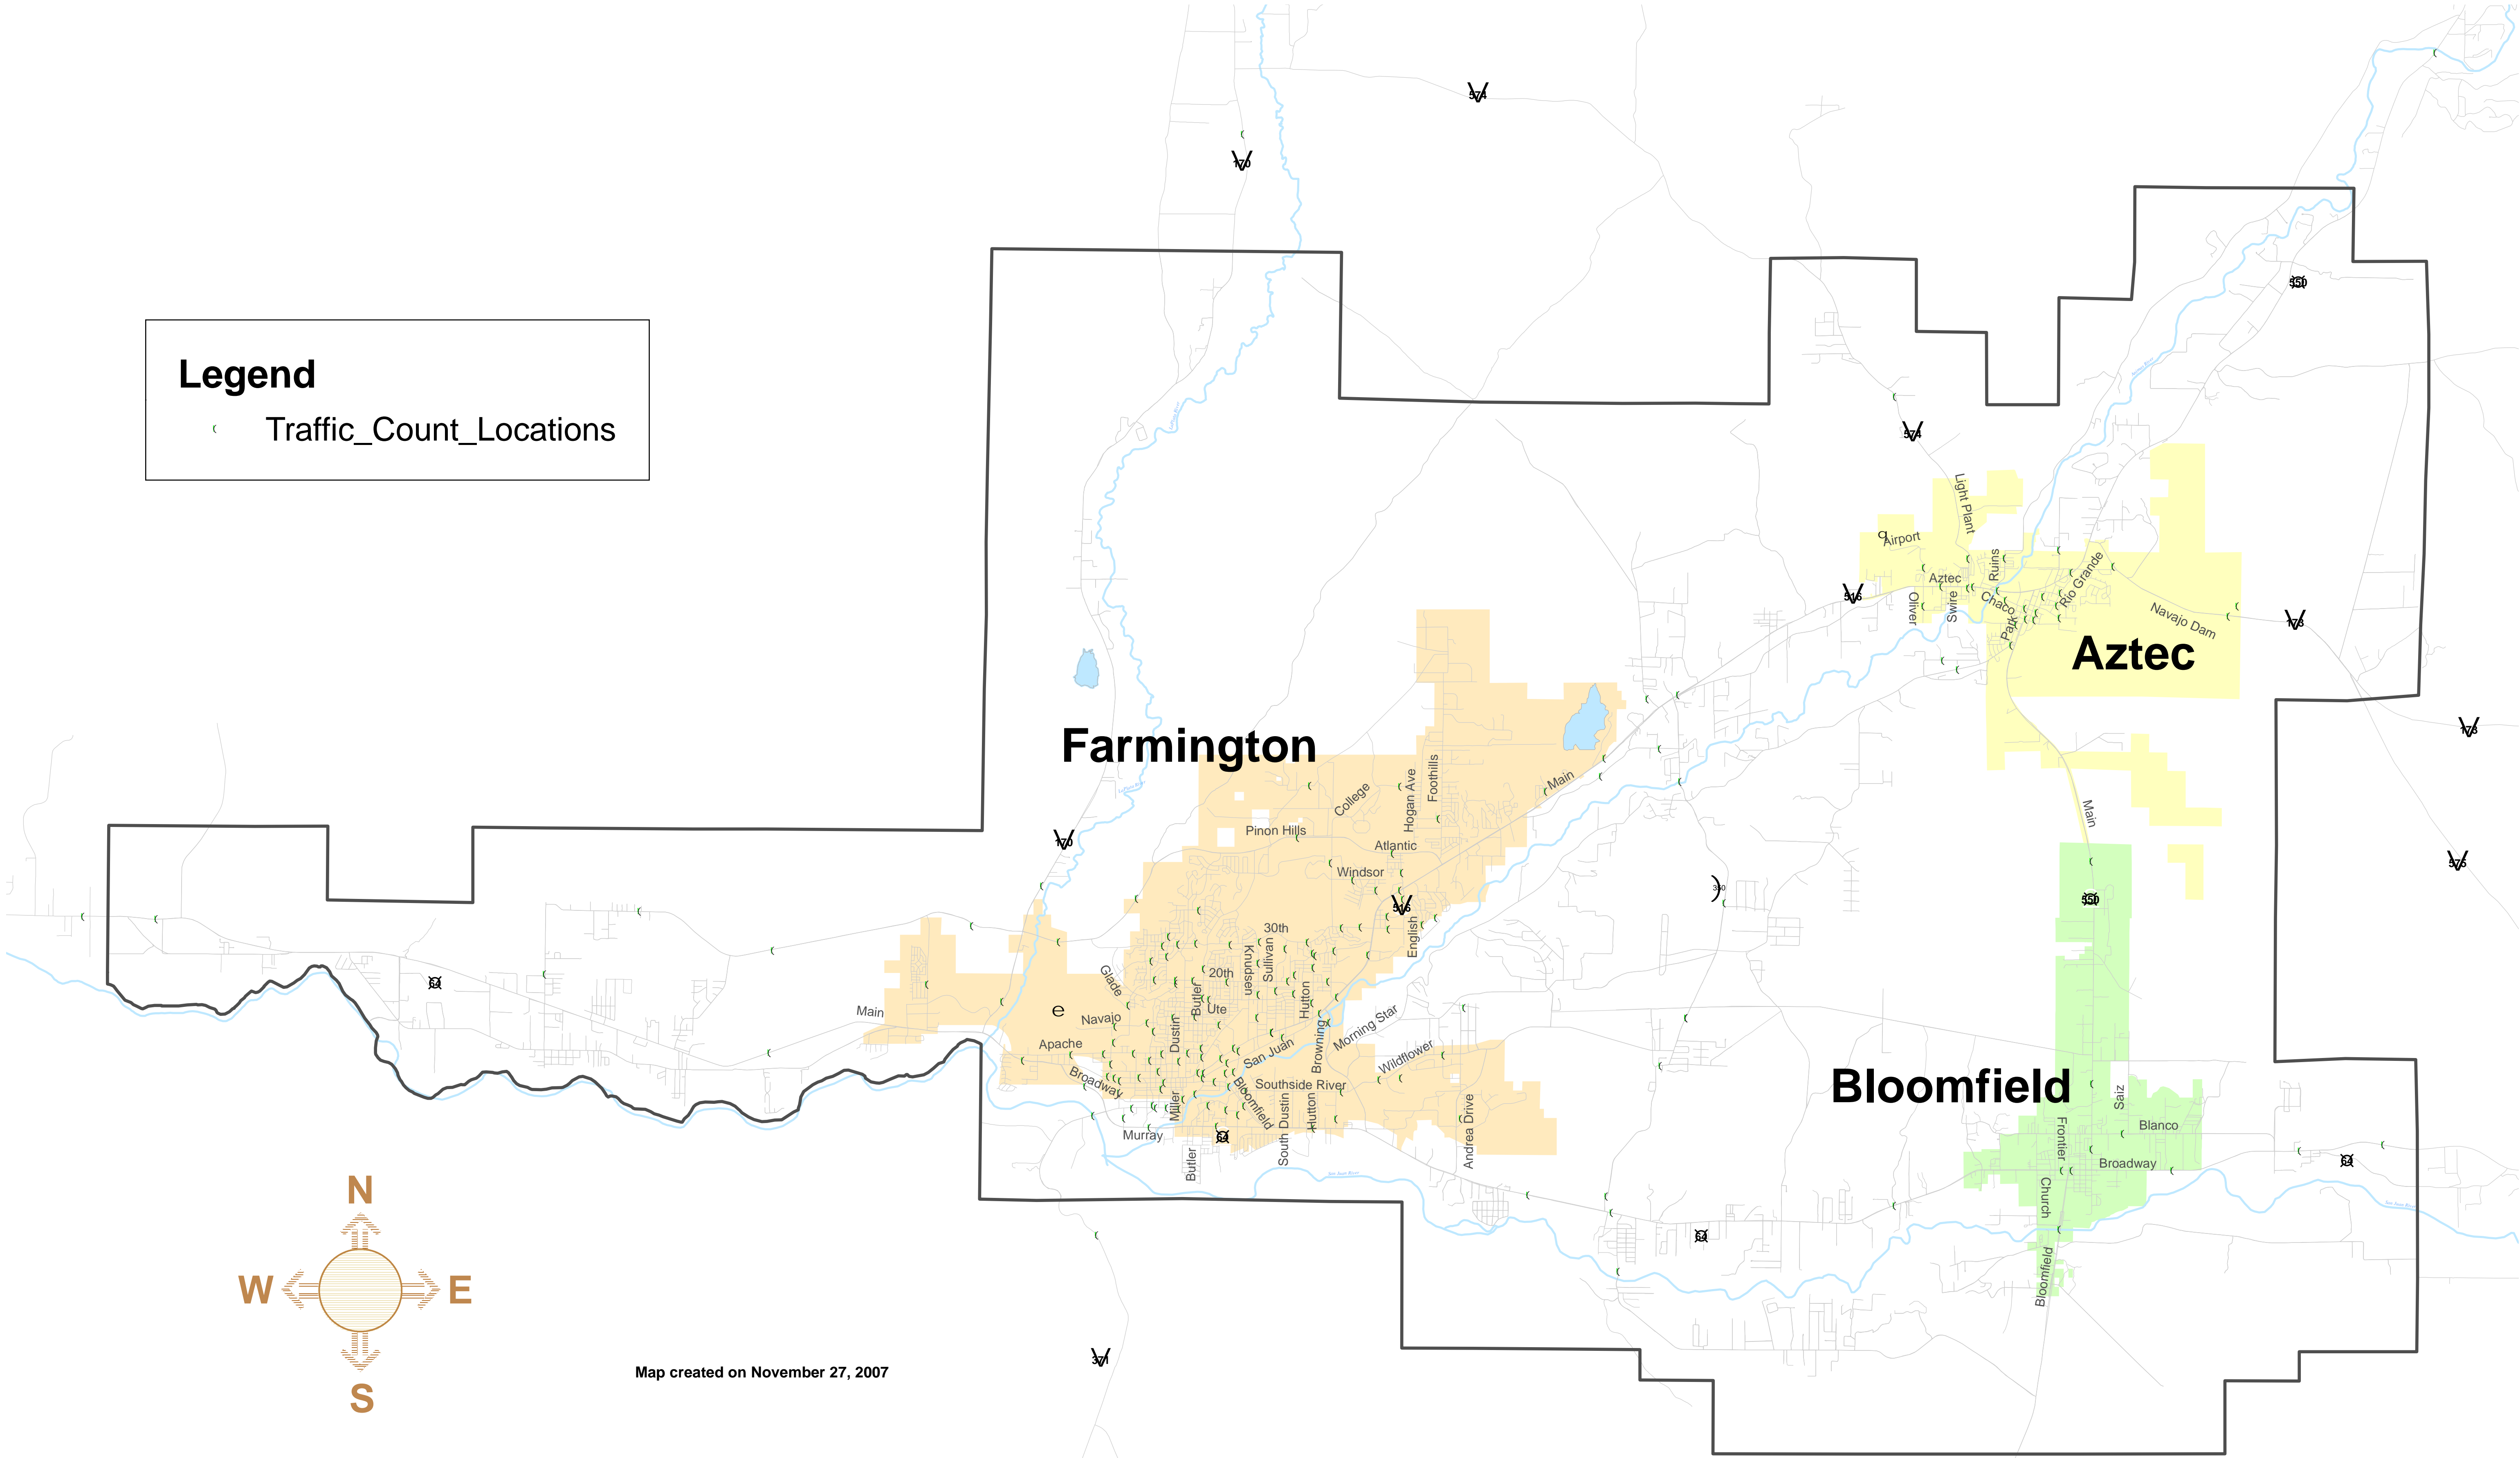

**Legend**  
Traffic\_Count\_Locations

Map created on November 27, 2007

# Farmington MPO Traffic Count Locations