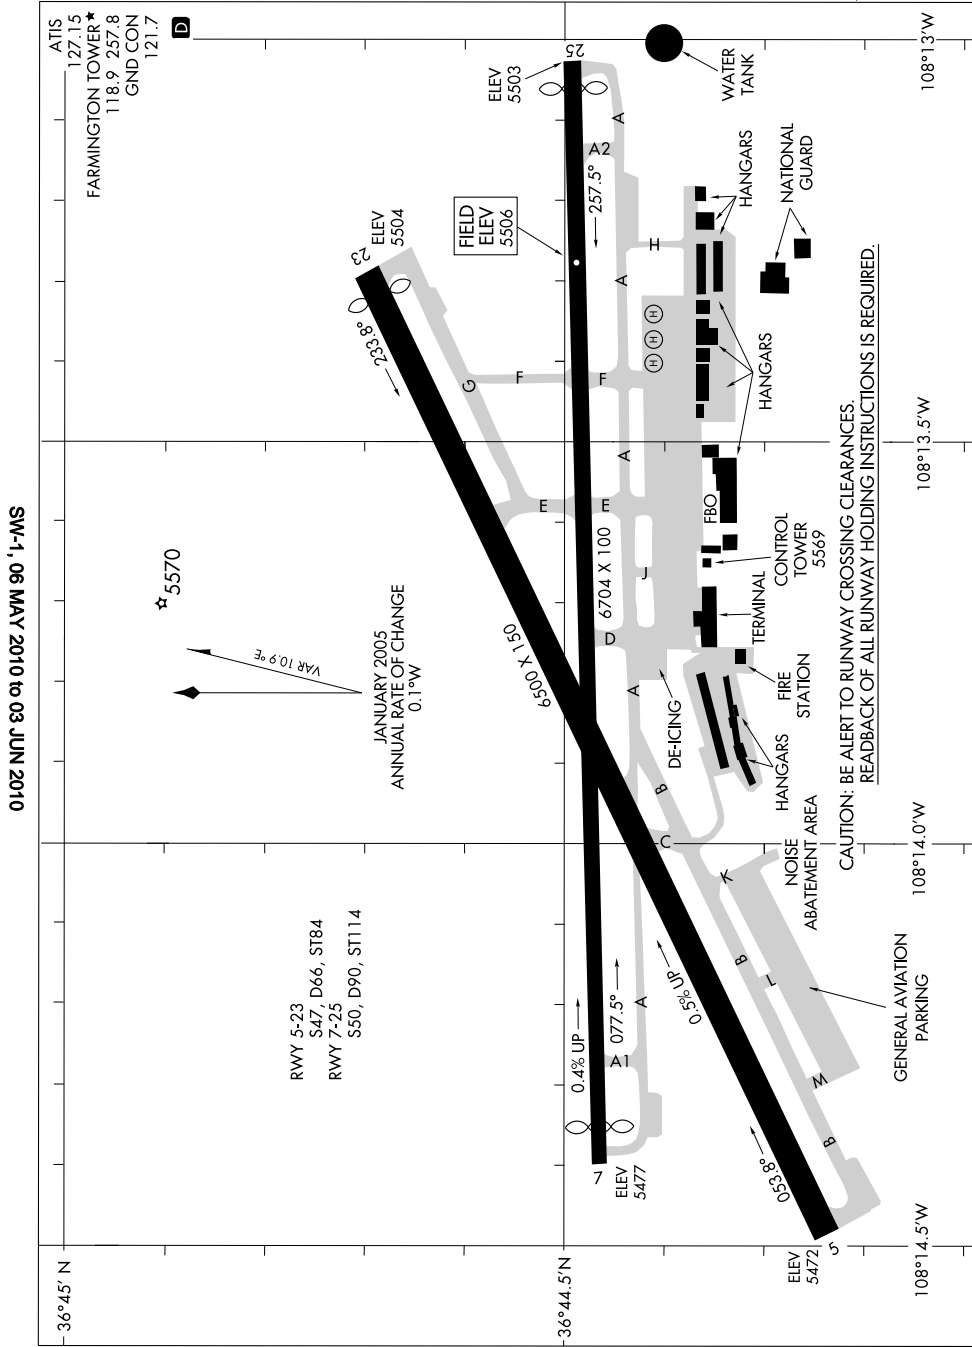

# AIRPORT DIAGRAM

FARMINGTON/ FOUR CORNERS RGNL (FMN)  
AL-493 (FAA) FARMINGTON, NEW MEXICO

01020 JUN 03 01.01010 MAY 2010 90 '1-L-W-S

CAUTION: BE ALERT TO RUNWAY CROSSING CLEARANCES.  
READBACK OF ALL RUNWAY HOLDING INSTRUCTIONS IS REQUIRED.

SW-1, 06 MAY 2010 to 03 JUN 2010

# AIRPORT DIAGRAM

FARMINGTON, NEW MEXICO  
FARMINGTON/ FOUR CORNERS RGNL (FMN)