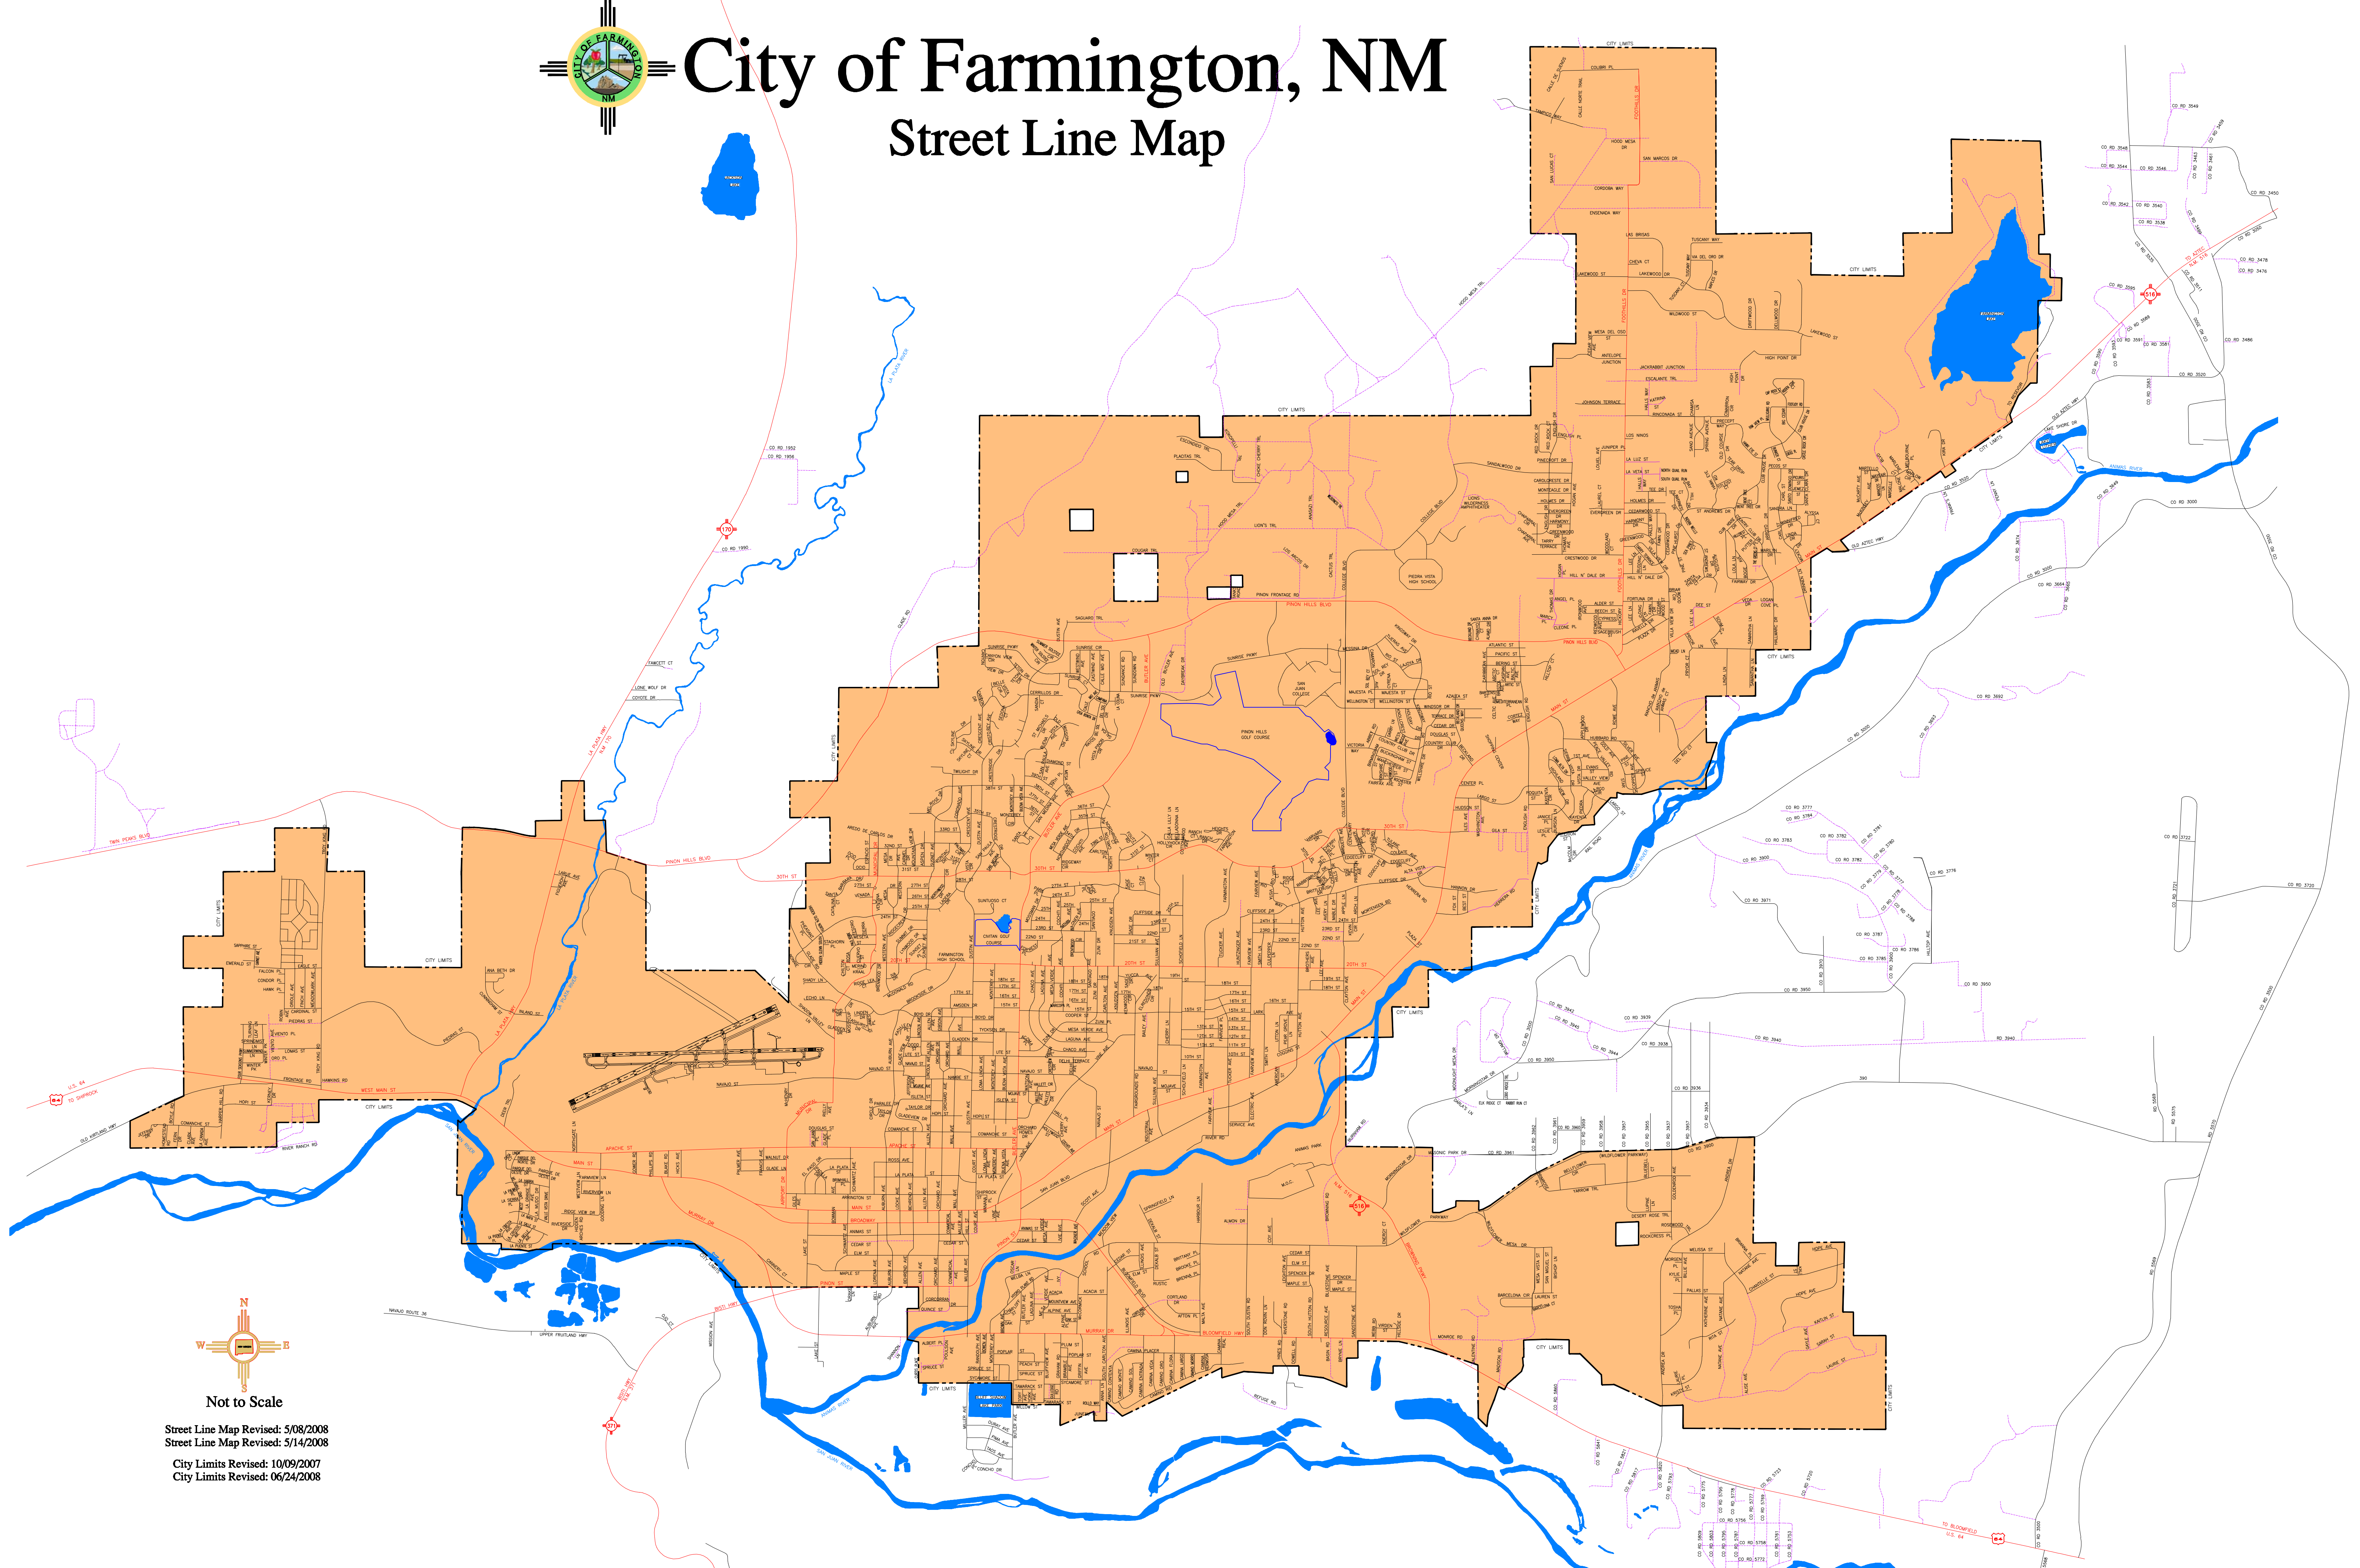

City of Farmington, NM

Street Line Map

Not to Scale

Street Line Map Revised: 5/08/2008
Street Line Map Revised: 5/14/2008

City Limits Revised: 10/09/2007
City Limits Revised: 06/24/2008